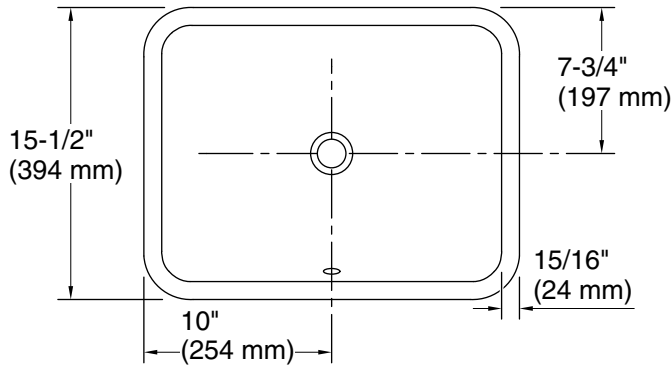

Bathroom sink

K-29471-FP1

Recommended ADA Installation

Technical Information

All product dimensions are nominal.

Installation: Undermount

Notes

Install this product according to the installation instructions.