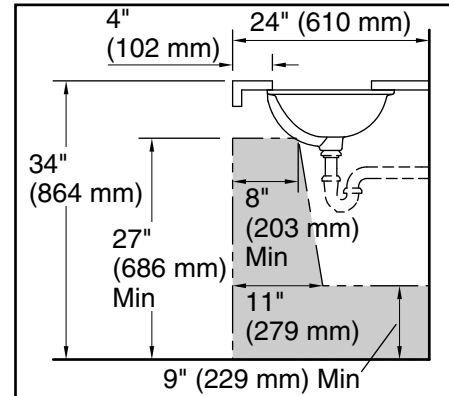

Material

- Vitreous china.

Installation

- Undermount.

Recommended Products/Accessories

K-9018 P-Trap

Included Components

Additional Components:
1193643 Basin clamps

Bathroom sink

K-29471-FP1

Recommended ADA Installation

Technical Information

All product dimensions are nominal.

Installation: Undermount

Notes

Install this product according to the installation instructions.