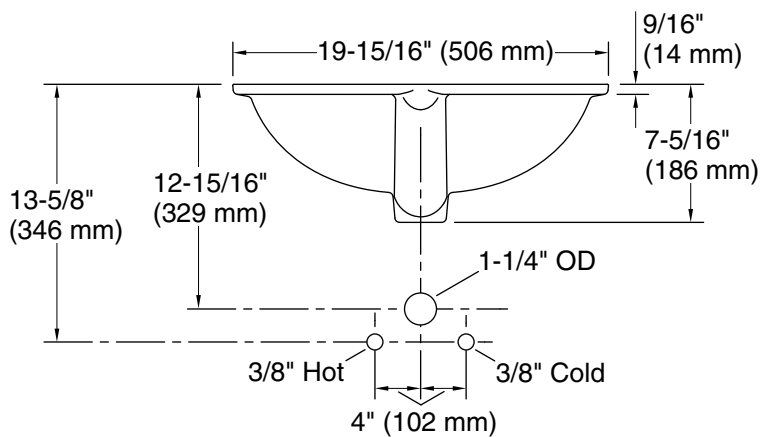

Bathroom sink

K-29471-FP1

Recommended ADA Installation

Technical Information

All product dimensions are nominal.

Installation: Undermount

Notes

Install this product according to the installation instructions.